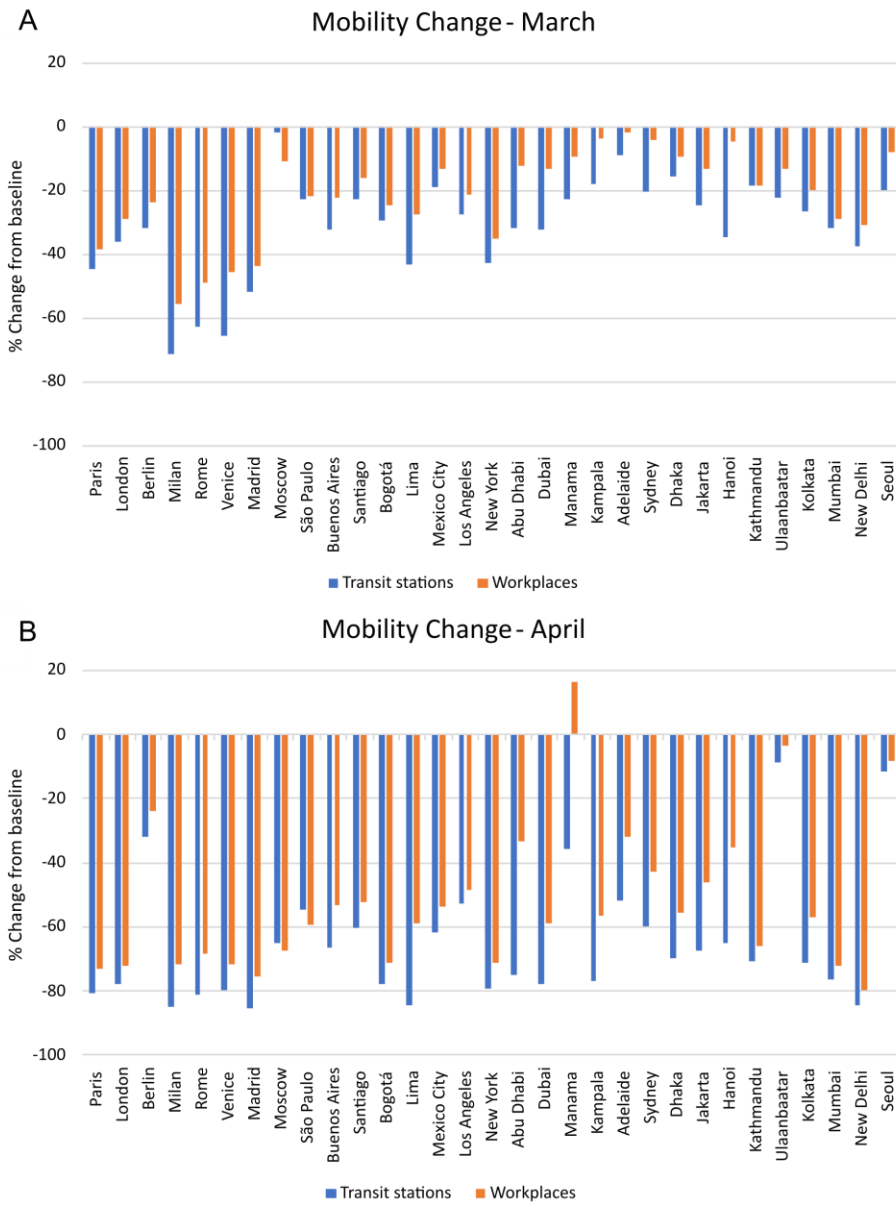

Figure S1. Changes in mobility indexes for transit stations and workplaces in March (A) and April (B) 2020.

Figure S2. Changes in mobility indexes for transit stations and workplaces from March to December 2020.